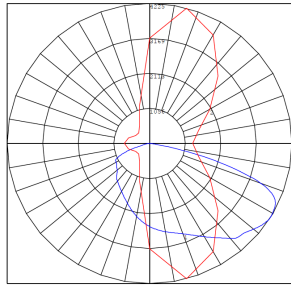

BUD Rating: B1-U1-G0

20W 5000K, Area 55'x 75' Mounting Height: 9'

Other Views:

Adapter

Lens View

Side View

Performance Table: GPX-18-60W-MCTP-BM

| MODEL NO. | Wattage | Voltage | Lumens | Color Temp. | BUG Rating | LPW |
|--------------------|--------------------------|----------|--------------------------------------|-------------------------|------------|-----|
| GPX-18-60W-MCTP-BM | 18W 30W 45W 60W | 120-277V | 2700LM 4500LM 6750LM 9000LM | 3000K 4000K 5000K | B1-U1-G0 | 150 |