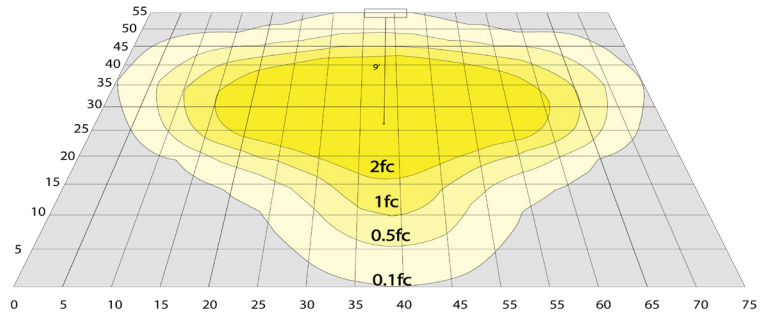

Lighting:

- Multi CCT and Power: Selectable Switch Inside Of The Fixture
- Dimmable: 0~10V Dimming
- LED: SMD 3030
- Total Lumens: 9000LM Max.
- Color Temperature: 3000K/4000K/5000K
- Color Rendering index: >70
- Beam Angle: Type V (150° X 150°)
- Lifespan: 70000 Hrs.

BUD Rating: B1-U1-G0

20W 5000K, Area 55'x 75' Mounting Height: 9'

Other Views:

Adapter

Lens View

Side View

Performance Table: GPX-18-60W-MCTP-BM

| MODEL NO. | Wattage | Voltage | Lumens | Color Temp. | BUG Rating | LPW |
|--------------------|--------------------------|----------|--------------------------------------|-------------------------|------------|-----|
| GPX-18-60W-MCTP-BM | 18W 30W 45W 60W | 120-277V | 2700LM 4500LM 6750LM 9000LM | 3000K 4000K 5000K | B1-U1-G0 | 150 |