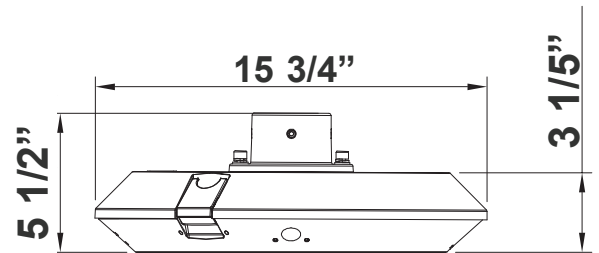

Customer Name: _____

Project Name: _____

Note: _____

Type: _____

BELL MOUNT POLE ADAPTER
(POLE IS NOT INCL. ONLY THE ADAPTER)

15 3/4" (W) X 5 1/2" (H)

Ideal for airports, auto dealerships, corporate offices, education, government, healthcare, industrial warehouses, municipal parking, gas stations, convenient stores, recreation and public venues, restaurants, hospitality, retail and grocery stores.